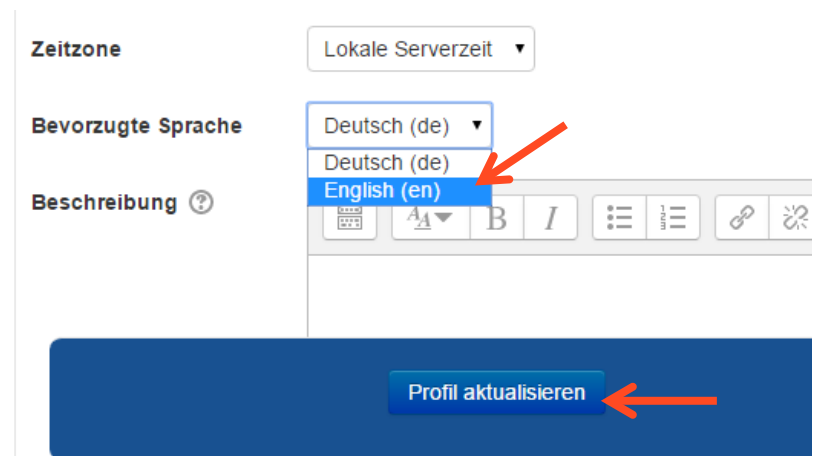

Anmeldenamen merken

Password

login with your university account
(it is the same one as for WIFI HN1X)

Do you have any questions about the account?

Please contact the helpdesk - KIS
it-support@hs-niederrhein.de

How do I change the language settings to English?

1. move the cursor on your name on the top on your right
2. click on „Einstellungen (*Preferences*) > Profil bearbeiten (*Edit Profil*)”
3. select “English (en)” at “Bevorzugte Sprache (*Preferred language*)”
4. click on “Profil aktualisieren (*Update profil*)” to save your changes

The search for courses and the use of enrolment keys

1. Search for a keyword to find your course - „Kurse suchen (Search courses)“
2. Select the matching course
3. Enter the enrolment key (*Einschreibeschlüssel*) that you have received from your lecturer