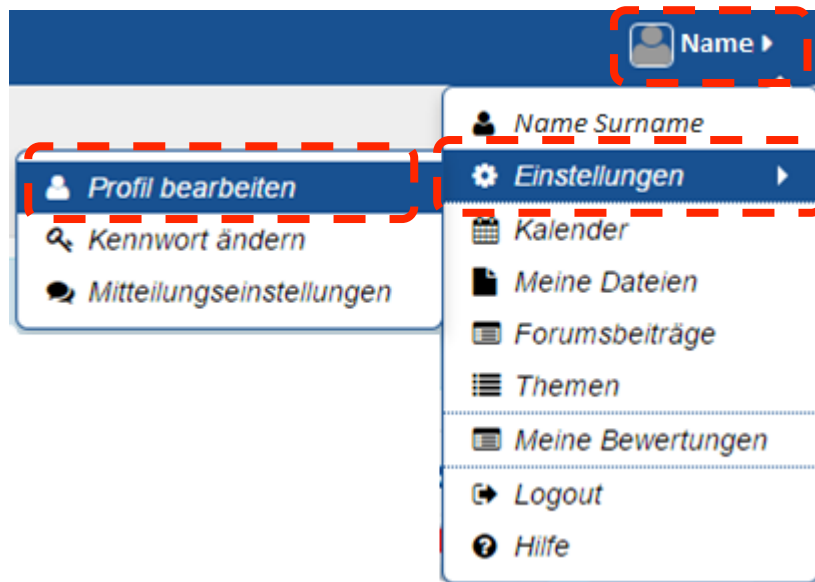

Anmeldenamen merken

Password

login with your university account
(it is the same one as for WIFI HN1X)

Do you have any questions about the account?

Please contact the helpdesk - KIS
it-support@hs-niederrhein.de

The search for courses and the use of enrolment keys

1. Search for a keyword to find your course - „Kurse suchen (Search courses)“
2. Select the matching course
3. Enter the enrolment key (*Einschreibeschlüssel*) that you have received from your lecturer